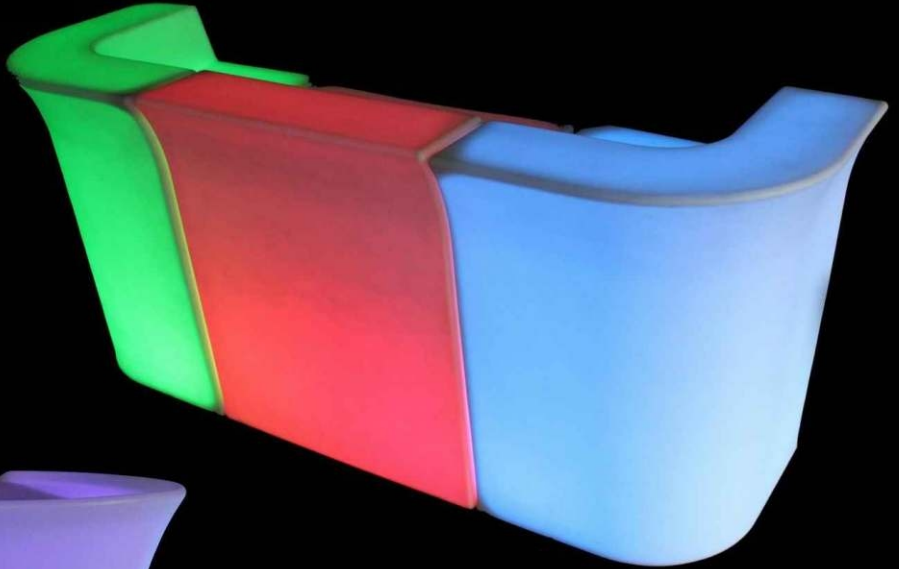

Name	LED Baron bar
Item No.	BZ-CH5508L
Size	142*75*108cm
Package	1pcs/ctn carton size: 144*77*110cm
Material	Polyethylene(PE)
Container loading quantity	
20'GP	40'GP 40'HQ
20pcs	42pcs 53pcs